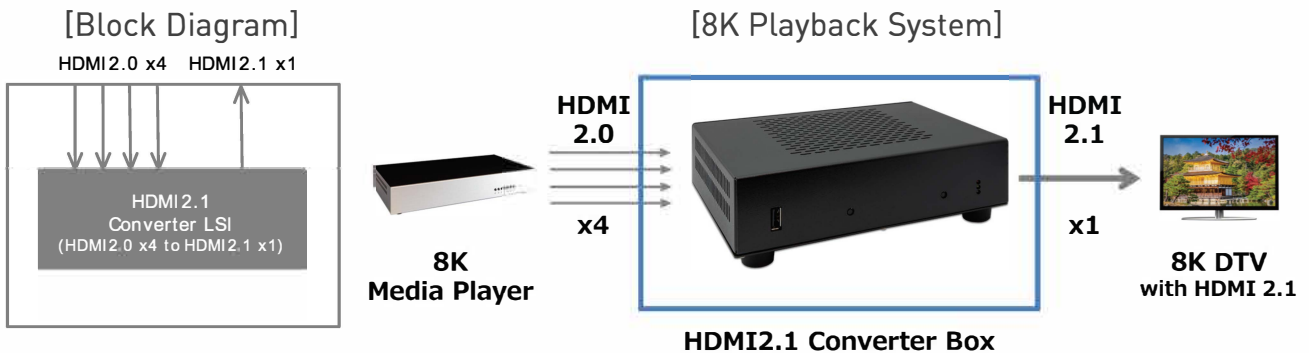

HDMI2.1 Converter Box “s8-c21”

8K Media Player “s8” companion product

Back view

* Reference image (Appearance of actual product may vary)

■ Features

- Convert HDMI2.0 x4 to HDMI2.1 x1 for 8K media player “s8”
- Easy-to-use and setup

■ System Configuration

■ Specifications

ITEMS		DESCRIPTIONS	
I/O	Audio/ Video	HDMI Input	HDMI2.0 x 4ch
		HDMI Output	HDMI2.1 x 1ch
Dimensions		180mm(W) x 55mm(H) x 125mm(D)	
Weight		810g w/o AC adapter (Approx.)	
Power consumption		60W	
Power supply		AC adapter (100V to 240V)	