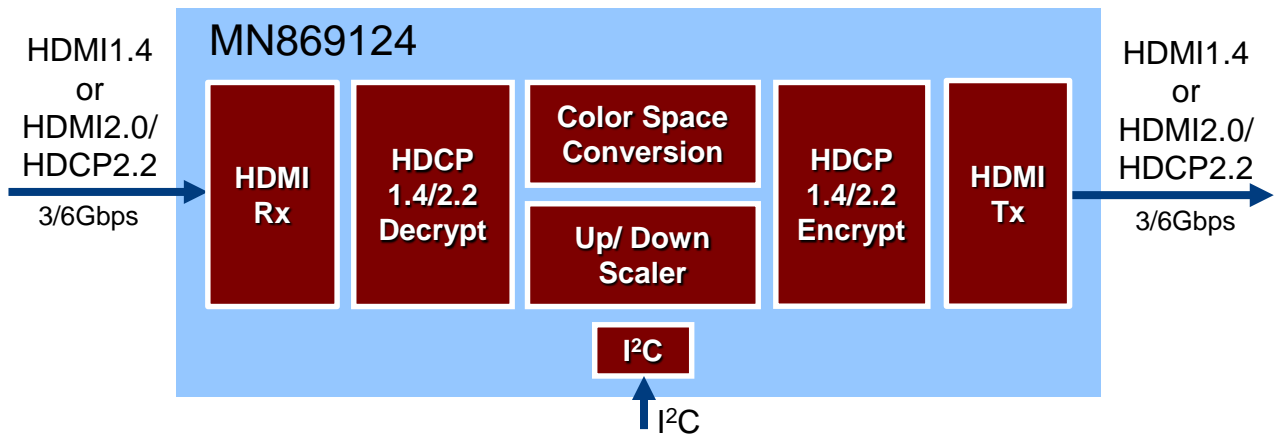

## ■ Overview

MN869124 is one of “HV series” that are high-speed interface bridge LSIs for 4K-video. This LSI supports color space conversion for input video. HDMI inputs and output support HDMI2.0/1.4 with HDCP2.2/1.4 contents protection.

- **Input** : HDMI2.0/1.4 (max. 60Hz), HDCP2.2/1.4 support
- **Output** : HDMI2.0/1.4 (max. 60Hz), HDCP2.2/1.4 support
- **Color space conversion**
- **Up/ Down-scale conversion (Option)**

\* 'HDMI' is a trademark or registered trademark of HDMI Licensing, LLC.

## ■ 2K to 4K Up-scale conversion with “SUPER RESOLUTION” (Option)

## Specifications

Function		Specifications
<b>Package</b>		Type: FBGA, Size: 17mm square
<b>I/O</b>	<b>HDMI input</b>	4 ports (HDMI2.0/1.4, HDCP2.2/1.4)
	<b>HDMI output</b>	1 port (HDMI2.0/1.4, HDCP2.2/1.4)
<b>Color Space Conversion</b>		Refer to the following table.
<b>Up/ Down Scale Conversion</b>		<ul style="list-style-type: none"> <li>2K to 4K Up-scale Conversion with Super Resolution (Option)                             <ul style="list-style-type: none"> <li>* Frame Rate: 24Hz, 25Hz, 30Hz, 50Hz, 60Hz</li> </ul> </li> <li>4K to 2K Down-scale Conversion (Option)</li> </ul>
<b>Frame Rate Conversion</b>		None
<b>Audio</b>	<b>Input</b>	I <sup>2</sup> Sx4(8ch), SPDIFx1
	<b>Output</b>	I <sup>2</sup> Sx4(8ch), SPDIFx1
<b>Power</b>		1.2V/ 3.3V