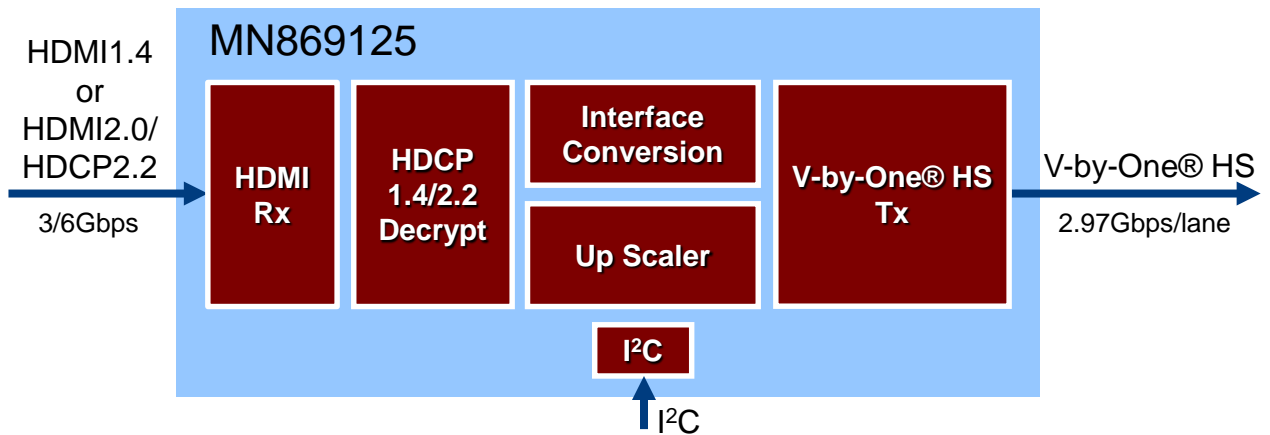

High-speed Interface Bridge LSI for 4K-video [HDMI to V-by-One® HS]

MN869125

■ Overview

MN869125 is one of “HV series” that are high-speed interface bridge LSIs for 4K-video. This LSI enables to convert HDMI format to V-by-One® HS format for 4K contents. HDMI inputs support HDMI2.0/1.4 with HDCP2.2/1.4 contents protection.

- **Input** : HDMI2.0/1.4 (max. 60Hz), HDCP2.2/1.4 support
- **Output** : V-by-One® HS
- **Color space conversion**
- **Up-scale conversion (Option)**

* 'HDMI' is a trademark or registered trademark of HDMI Licensing, LLC.

* “V-by-One®” is a trademark of THine Electronics, Inc.

■ 2K to 4K Up-scale conversion with “SUPER RESOLUTION” (Option)

Internal Configuration

Specifications

Function		Specifications
Package		Type: FBGA, Size: 17mm square
I/O	HDMI input	4 ports (HDMI2.0/1.4, HDCP2.2/1.4)
	V-by-One® HS output	8 lane (24Gbps)
Color Space Conversion		Refer to the following table.
Up-scale Conversion		<ul style="list-style-type: none"> • 2K to 4K Up-scale Conversion with Super Resolution (Option) * Frame Rate: 24Hz, 25Hz, 30Hz, 50Hz, 60Hz
Frame Rate Conversion		None
Audio	Input	I ² Sx4(8ch), SPDIFx1
	Output	I ² Sx4(8ch), SPDIFx1
Power		1.2V/ 3.3V

Color Space Conversion

Input \ Output			YCbCr / xvYCC				sRGB	
			ITU-R BT.601		ITU-R BT.709		Limit Range	Full Range
			422	444	422	444	444	444
YCbCr / xvYCC	ITU-R BT.601	422	✓	✓	✓	✓	✓	
		444	✓	✓	✓	✓	✓	
	ITU-R BT.709	420 (4K only)	✓	✓	✓	✓	✓	
		422	✓	✓	✓	✓	✓	
		444	✓	✓	✓	✓	✓	
sRGB	Limit Range	444	✓	✓	✓	✓	✓	
	Full Range	444	✓	✓	✓	✓	✓	