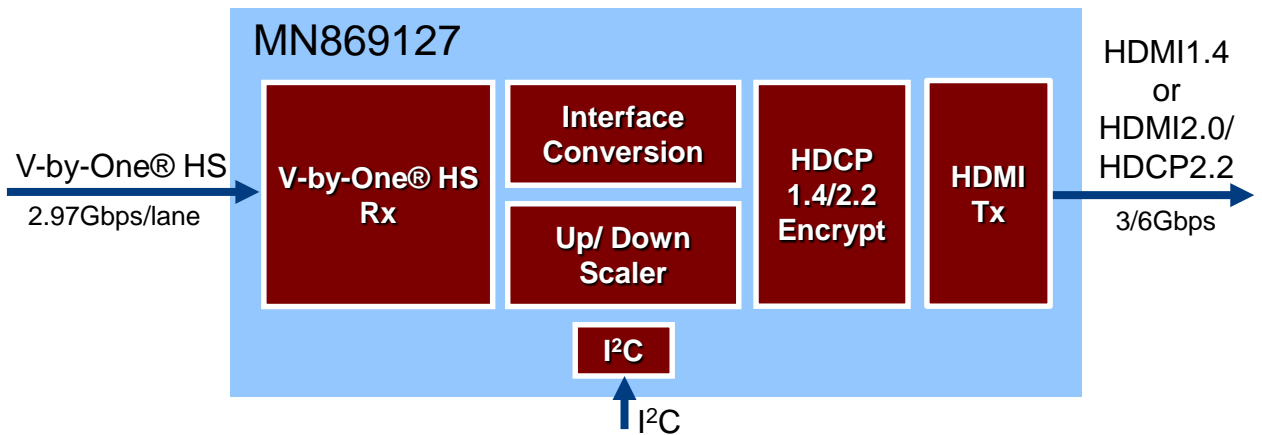

High-speed Interface Bridge LSI for 4K-video

[V-by-One® HS to HDMI]

MN869127

■ Overview

MN869127 is one of “HV series” that are high-speed interface bridge LSIs for 4K-video. This LSI enables to convert V-by-One® HS format to HDMI format for 4K contents. HDMI output supports HDMI2.0/1.4 with HDCP2.2/1.4 contents protection.

- **Input** : V-by-One® HS
- **Output** : HDMI2.0/1.4 (max. 60Hz), HDCP2.2/1.4 support
- **Color space conversion**
- **Up/ Down-scale conversion (Option)**

* 'HDMI' is a trademark or registered trademark of HDMI Licensing, LLC.

* “V-by-One®” is a trademark of THine Electronics, Inc.

■ 2K to 4K Up-scale conversion with “SUPER RESOLUTION” (Option)

Internal Configuration

Specifications

Function		Specifications
Package		Type: FBGA, Size: 17mm square
I/O	V-by-One® HS input	8 lane (24Gbps)
	HDMI output	1 port (HDMI2.0/1.4, HDCP2.2/1.4)
Color Space Conversion		Refer to the following table.
Up/ Down Scale Conversion		<ul style="list-style-type: none"> • 2K to 4K Up-scale Conversion with Super Resolution (Option) <ul style="list-style-type: none"> * Frame Rate: 24Hz, 25Hz, 30Hz, 50Hz, 60Hz • 4K to 2K Down-scale Conversion (Option) • 4K/2K to 480p Down-scale Conversion (Option)
Frame Rate Conversion		None
Audio	Input	I ² Sx4(8ch), SPDIFx1
	Output	I ² Sx4(8ch), SPDIFx1
Power		1.2V/ 3.3V

Color Space Conversion

Input \ Output			YCbCr / xvYCC					sRGB	
			ITU-R BT.601		ITU-R BT.709			Limit Range	Full Range
			422	444	420 (4k only)	422	444	444	444
YCbCr /xvYCC	ITU-R BT.601	422	✓	✓	✓	✓	✓	✓	
		444	✓	✓	✓	✓	✓	✓	
	ITU-R BT.709	422	✓	✓	✓	✓	✓	✓	
		444	✓	✓	✓	✓	✓	✓	
sRGB	Limit Range	444	✓	✓	✓	✓	✓	✓	
	Full Range	444	✓	✓	✓	✓	✓	✓	