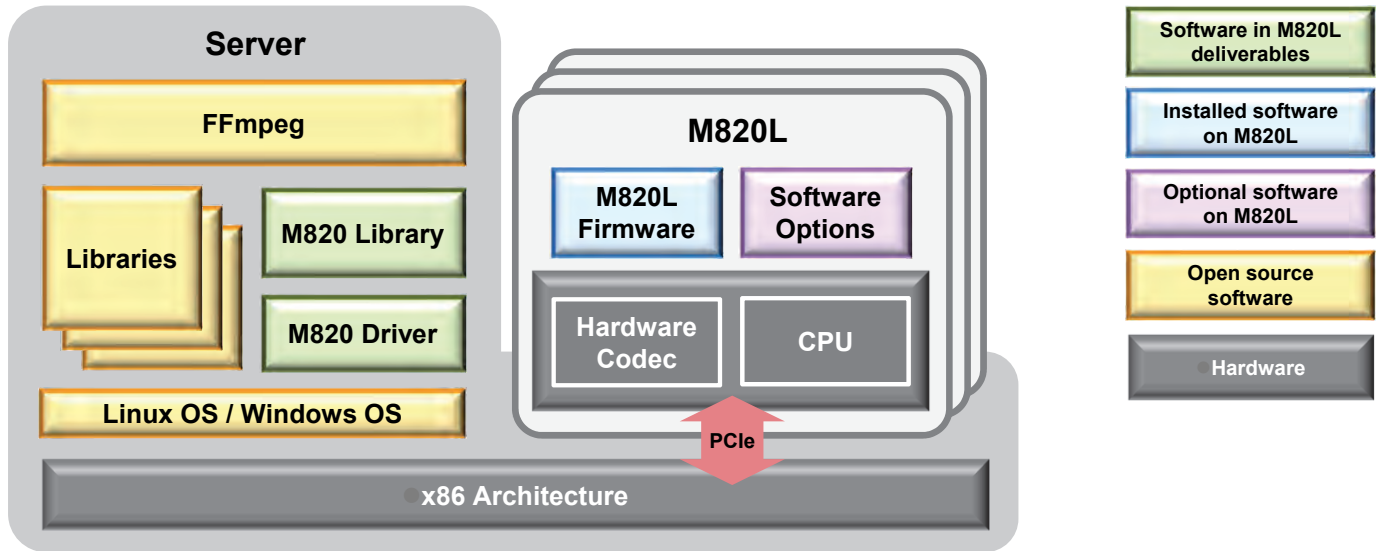

M820 Series

M820L Media Accelerator Card

■ Overview

The "M820L" is a media accelerator card that can be attached to a server system to accelerate codec processes without changing existing users' server configuration.

M820L supports multi-format and multi-channel codec with Socionext's Hybrid Codec Technology which consists of a powerful hardware engine and flexible software.

M820L

M820L is offered with a software library that enables users to use functionalities of M820L through FFmpeg, which is one of the most popular software for media processing.

■ System Example

■ Application

- Live transcoding system for social networking services
- Offline transcoding system for social networking services
- Transcoding system for video archiving
- Transcoding system for surveillance centers

Architecture

Specifications

Item		Specification
Hardware	CPU	Socionext SC2A11 (SynQuacer™)
	Hardware Codec	Socionext Multi-format Codec MB86M30
	PCI Express	Gen 2.0, 4 lanes card edge
	Power Supply	12 V (+/- 8%) / 2 A (supplied from PCI Express card edge)
	Power Consumption	24 W
	Size	167 mm x 69 mm x 20 mm (without low profile or standard I/O bracket)
	Weight	135 g (with low profile I/O bracket) 138 g (with standard I/O bracket)
Function	Accelerated Process	Encoding or Transcoding to HEVC Encoding or Transcoding to AVC
	Max Resolution	4K60p (1ch)
	Example of Max Channel Count	Encoding with 720p30 : 16ch Transcoding with 720p30 : 6ch
	User Interface	FFmpeg 3.4.2 / 4.1
Environment	OS	Red Hat Enterprise Linux 7.6 Windows Server 2016