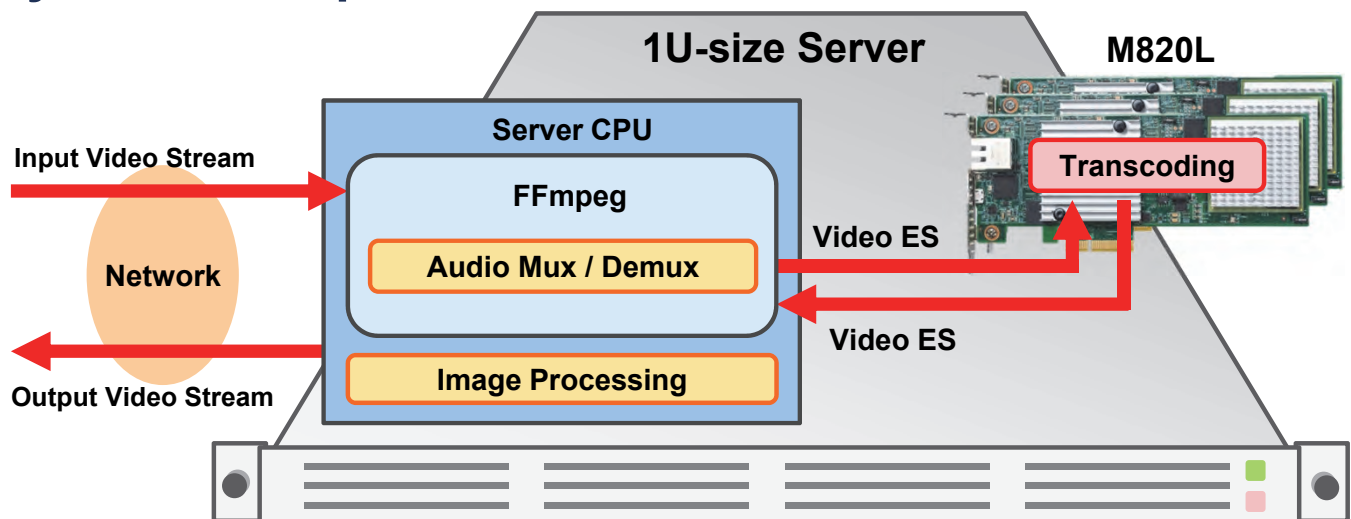

M820 Series

M820L Media Accelerator Card

■ Overview

The "M820L" is a media accelerator card that can be attached to a server system to accelerate codec processes without changing existing users' server configuration.

M820L supports multi-format and multi-channel codec with Socionext's Hybrid Codec Technology which consists of a powerful hardware engine and flexible software.

M820L

M820L is offered with a software library that enables users to use functionalities of M820L through FFmpeg, which is one of the most popular software for media processing.

■ System Example

■ Application

- Live transcoding system for social networking services
- Offline transcoding system for social networking services
- Transcoding system for video archiving
- Transcoding system for surveillance centers

Architecture

Specifications

Item		Specification
Hardware	CPU	Socionext SC2A11 (SynQuacer™)
	Hardware Codec	Socionext Multi-format Codec MB86M30
	PCI Express	Gen 2.0, 4 lanes card edge
	Power Supply	12 V (+/- 8%) / 2 A (supplied from PCI Express card edge)
	Power Consumption	24 W
	Size	167 mm x 69 mm x 20 mm (without low profile or standard I/O bracket)
	Weight	135 g (with low profile I/O bracket) 138 g (with standard I/O bracket)
Function	Accelerated Process	Encoding or Transcoding to HEVC Encoding or Transcoding to AVC
	Max Resolution	4K60p (1ch)
	Example of Max Channel Count	Encoding with 720p30 : 16ch Transcoding with 720p30 : 6ch
	User Interface	FFmpeg 3.4.2 / 4.1
Environment	OS	Red Hat Enterprise Linux 7.6 Windows Server 2016