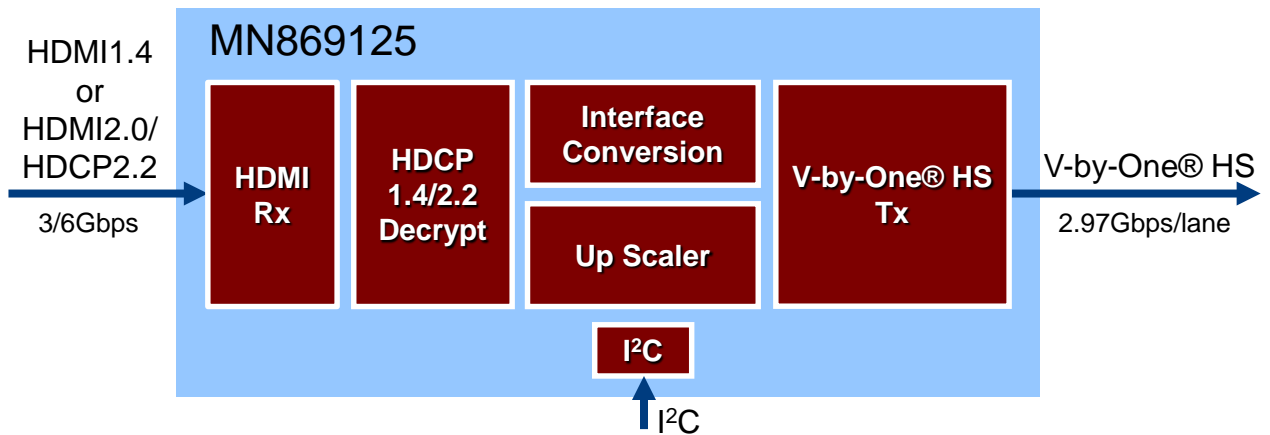

Internal Configuration

Specifications

Function		Specifications
Package		Type: FBGA, Size: 17mm square
I/O	HDMI input	4 ports (HDMI2.0/1.4, HDCP2.2/1.4)
	V-by-One® HS output	8 lane (24Gbps)
Color Space Conversion		Refer to the following table.
Up-scale Conversion		• 2K to 4K Up-scale Conversion with Super Resolution (Option) * Frame Rate: 24Hz, 25Hz, 30Hz, 50Hz, 60Hz
Frame Rate Conversion		None
Audio	Input	I²Sx4(8ch), SPDIFx1
	Output	I²Sx4(8ch), SPDIFx1
Power		1.2V/ 3.3V

Color Space Conversion

Input \ Output			YCbCr / xvYCC				sRGB	
			ITU-R BT.601		ITU-R BT.709		Limit Range	Full Range
			422	444	422	444	444	444
YCbCr / xvYCC	ITU-R BT.601	422	✓	✓	✓	✓	✓	
		444	✓	✓	✓	✓	✓	
	ITU-R BT.709	420 (4K only)	✓	✓	✓	✓	✓	
		422	✓	✓	✓	✓	✓	
		444	✓	✓	✓	✓	✓	
sRGB	Limit Range	444	✓	✓	✓	✓	✓	
	Full Range	444	✓	✓	✓	✓	✓	

The Products and product specifications described in this document are subject to change without notice for modification and/or improvement. At the final stage of your design, purchasing, or use of the products, therefore, ask for the most up-to-date Product Standards in advance to make sure that the latest specifications satisfy your requirements. All company names, brand names and trademarks herein are property of their respective owners.

Copyright 2015 Socionext Inc.
AD04-00063-1E July 2015
Edited : Visual System Business Unit

Socionext America

1455 McCarthy Blvd.
Milpitas, CA 95035
Main Office +1-844-868-1795
www.socionextus.com