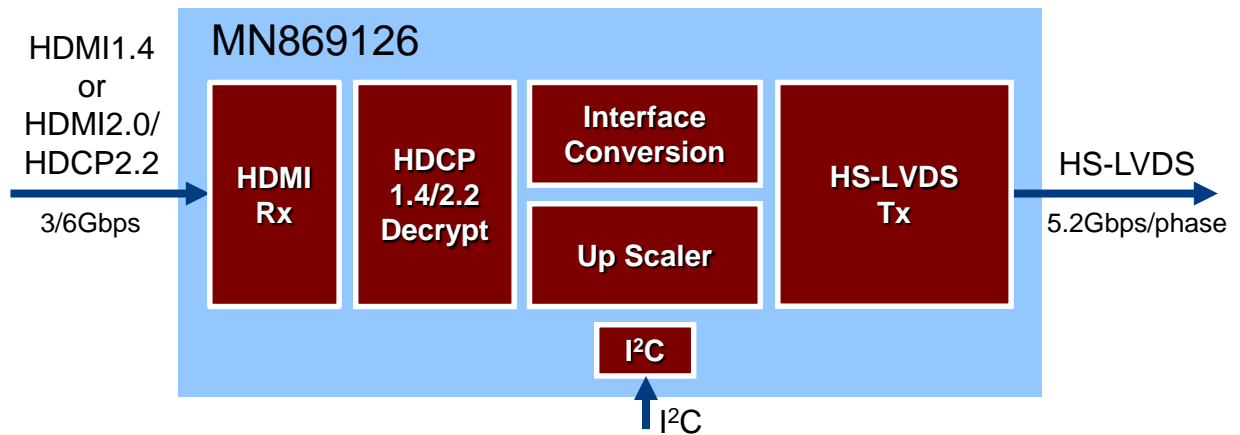

High-speed Interface Bridge LSI for 4K-video [HDMI to HS-LVDS] MN869126

■ Overview

MN869126 is one of “HV series” that are high-speed interface bridge LSIs for 4K-video. This LSI enables to convert HDMI format to HS-LVDS format for 4K contents. HDMI inputs support HDMI2.0/1.4 with HDCP2.2/1.4 contents protection.

- **Input** : HDMI2.0/1.4 (max. 60Hz), HDCP2.2/1.4 support
- **Output** : HS-LVDS
- **Color space conversion**
- **Up-scale conversion (Option)**

* 'HDMI' is a trademark or registered trademark of HDMI Licensing, LLC.

■ 2K to 4K Up-scale conversion with “SUPER RESOLUTION” (Option)

Internal Configuration

Specifications

Function		Specifications
Package		Type: FBGA, Size: 17mm square
I/O	HDMI input	4 ports (HDMI2.0/1.4, HDCP2.2/1.4)
	HS-LVDS output	4 phase (20.8Gbps)
Color Space Conversion		Refer to the following table.
Up-scale Conversion		<ul style="list-style-type: none"> • 2K to 4K Up-scale Conversion with Super Resolution (Option) * Frame Rate: 24Hz, 25Hz, 30Hz, 50Hz, 60Hz
Frame Rate Conversion		None
Audio	Input	I ² Sx4(8ch), SPDIFx1
	Output	I ² Sx4(8ch), SPDIFx1
Power		1.2V/ 3.3V

Color Space Conversion

Input \ Output			YCbCr / xvYCC				sRGB	
			ITU-R BT.601		ITU-R BT.709		Limit Range	Full Range
			422	444	422	444	444	444
YCbCr / xvYCC	ITU-R BT.601	422	✓	✓	✓	✓	✓	
		444	✓	✓	✓	✓	✓	
	ITU-R BT.709	420 (4K only)	✓	✓	✓	✓	✓	
		422	✓	✓	✓	✓	✓	
		444	✓	✓	✓	✓	✓	
sRGB	Limit Range	444	✓	✓	✓	✓	✓	
	Full Range	444	✓	✓	✓	✓	✓	